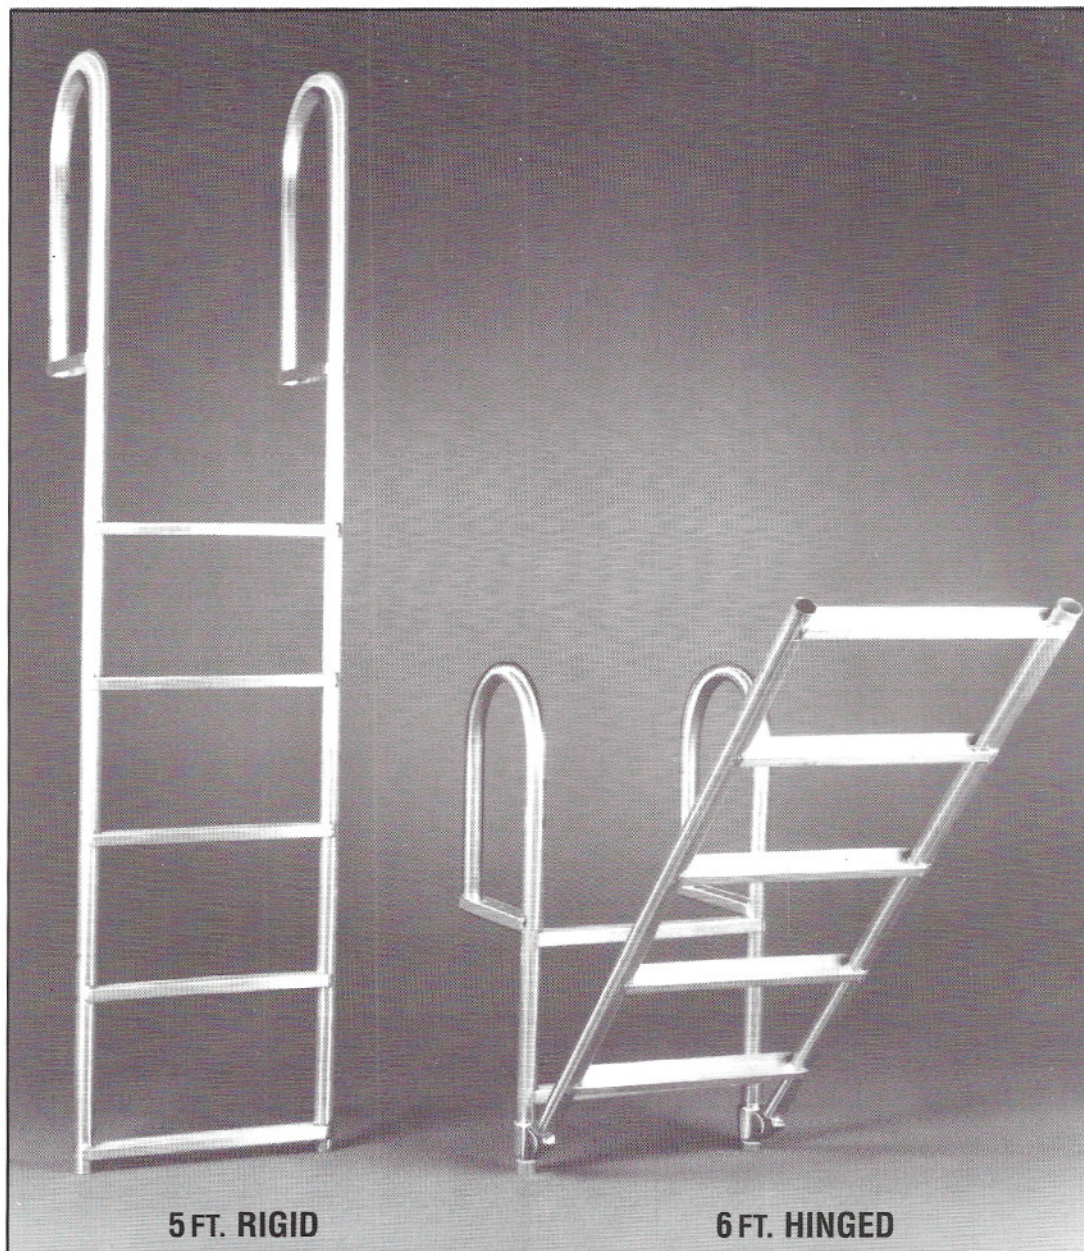

DOCK LADDERS

BY DAVIT MASTER

“Lightweight aluminum ladders for your seawall, dock or bulkhead.”

□ **Safety.** A DavitMaster Dock Ladder assures safe and easy access into or out of the water.

□ **3 Styles/8 Sizes.** Our ladders can be ordered either RIGID, SLIDE or HINGED and in lengths of 3 to 10 feet. (Ladder length is based on the distance from the dock or seawall to the bottom rung of the ladder.)

□ **Hinged.** With our hinged model you can store the lower rungs out of the water when the ladder is not in use.

□ **Aluminum Construction.** Each ladder is custom built from high-grade, lightweight aluminum. Aluminum is durable, long lasting and weather resistant.

Each ladder is custom built from high-grade, lightweight aluminum and is available in lengths of 4 to 8 feet.

The Slide Ladder is so easy to use. The lower section locks in place by simply placing a rung on the rung hanger. This also allows for adjustable ladder height.

To extend the life of your ladder, simply pull up the lower section above the water line. The Slide Ladder is retractable to eliminate marine growth and/or for easy storage.

The SLIDE LADDER installs easily to your dock or seawall. Just bolt in place and it's ready to use.